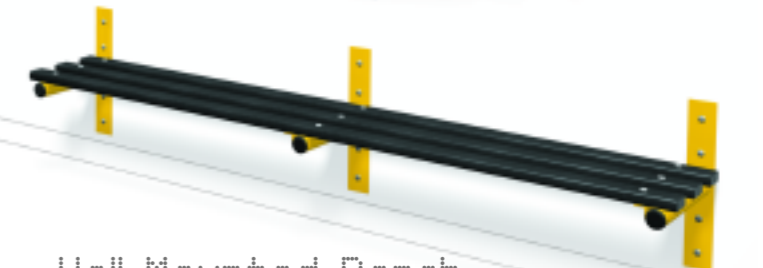

BENCH single sided with polymer slats

TYPE A

Wall Hook Strip
IN POLYMER

LENGTHS	HOOKS
1000mm	5
1500mm	8
2000mm	10

TYPE B

Bench
SINGLE SIDED WITH POLYMER SLATS

Wall Mounted Shelf & Rail
WITH POLYMER SLATS

TYPE E

LENGTHS
1000mm
1500mm
2000mm

TYPE F

Wall Mounted Bench
WITH POLYMER SLATS

	TYPE	DOUBLE SIDED	SINGLE SIDED	LENGTH OPTIONS			SEAT HEIGHT	AVAILABLE OPTIONS		
		DEPTH 720	DEPTH 350	1000	1500	2000	405	STORAGE BASKETS	UNDER BENCH SHELF	FLOOR ANCHOR
OVERHEAD HANGING BENCH	G	•	•	•	•	•	•	•	•	•
WALL MOUNTED SHELF & RAIL	E		•	•	•	•				
WALL HOOK STRIP	A			•	•	•				
WALL MOUNTED BENCH	F		305	•	•	•	-	•		
BENCH	B	•**	•*	•	•	•	•	•		•
LOW SEAT	C	•	•	•	•	•	•	•	•	•