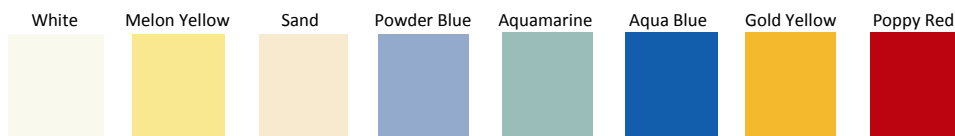

**Trespa 10mm Laminate Doors**

**Prefect Stock Colours - Minimum order quantity n/a**

Wild Cherry

Speckled Powder Blue

Speckled White

Speckled Aquamarine

Black Craquelle

**Trespa 10mm Laminate Doors**

**Trespa UK Stock Colours - Minimum order quantity = 100 Doors**

**Plain Colours**

**Woodgrain**

**Speckled Colours**

**Trespa 10mm Laminate Doors**

**Non UK Stock - Minimum Quantity = 100 Doors**

Visit [www.Trespa.com](http://www.Trespa.com) for full details of the **Athlon Range**